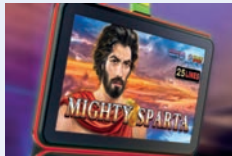

P-27/27 ST AWP

- Two high-resolution 27" widescreen monitors, the main one with an integrated touch screen for greater interactivity
- Overhead multimedia topper with a 27" monitor (optional)
- Enhanced quality stereo sound system
- Ambient, attractive LED illumination alongside the cabinet
- Easily accessible and visible mechanical counters
- Ergonomic features, ensuring maximum comfort
- Convenient access through an electronic key system
- Powered by **EXCITER III** platform

Peripheral Devices:

- Bill recycler
- Coin acceptor
- 2 hopper devices